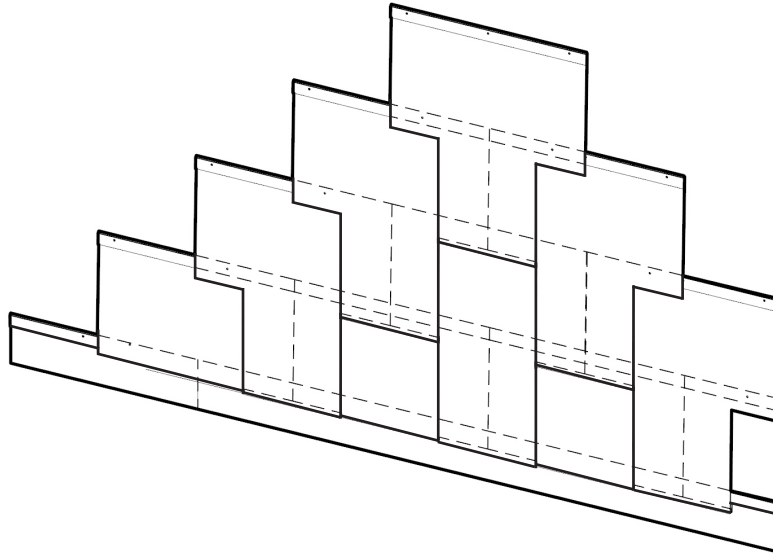

DESIGNED FOR
A PERFECT FIT.

OUR NEW **MAX - LOCK™** wall panels are easy to order and install rain screen system with an exciting shingle look. **MAX - LOCK™** provides a quick installation that is field trimmed, which eliminates the field dimension phase and time needed for custom fitting panels. The MCM shingle style panels are available in 8 standard sizes, and the look can change dramatically based upon the number of colors selected for the innovative wall panel system. The **MAX - LOCK™** Patent Pending system is designed for a budget friendly, easy order, field trimmed, cool new approach for MCM panels without the long shop drawing and fabrication lead times with typical panel systems.

MAX - LOCK™ System Features

System Description	Interlocking Shingled Rain Screen
Joint Type/Size	Lap
Progressive System	Progressive Installation
Weather Resistive Barrier	Self Adhered, Self Sealing Recommended
Sheathing Over Studs	5/8" Plywood Preferred
Curved Surfaces	Large Radius is Feasible
Independently Tested	ASTM E283, E331, E330 & AAMA 501
Maintenance Free	Yes
Panel Sizes	Eight Standard Sizes
Color Options	Standard, Custom, and Mix Random
Weather Sealed System	No
Ease of Installation	Very Easy
Field Measure	None Required - Field Cut Perimeter Panels