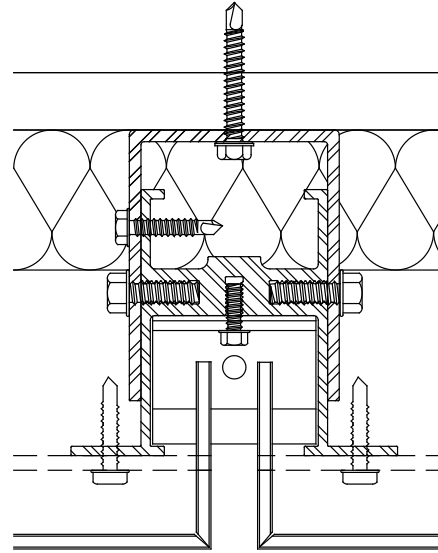

*Kirkwood Sim Lab
Cedar Rapids, IA*

**METAL
DESIGN
SYSTEMS**

DESIGNED FOR
A PERFECT FIT.

4150 C Street SW | P.O. Box 1165

Cedar Rapids, IA | 52406-1165

319-362-7454 | Toll Free 866-442-6803

Fax 319-396-2935

METALDESIGNSYSTEMS.COM

SERIES 70 PRESSURE EQUALIZED
HOOK & PIN RAINSCREEN

**METAL
DESIGN
SYSTEMS**

DESIGNED FOR
A PERFECT FIT.

THE SERIES 70 is a hook and pin style system with no caulk or silicone and virtually maintenance free. This panel system features a continuous vertical channel with adjustable panel support pins. The panel returns are notched to hook over the support pins. This completed system is very clean and attractive.

SERIES 70 System Features

System	Pressure Equalized Rainscreen
Joint Type/Size	Open Joint - No Caulk
Progressive System	Non-sequential
Underlayment	Air and Water Barrier Recommended
Sheathing Over Studs	5/8" Plywood Preferred
Curved Surfaces	Moderate-Difficult
Independently Tested	ASTM E283, E331, E330, E1233, & AAMA 501, 508
Maintenance Free	Yes
Allow for Thermal Expansion	Yes
Price	Moderate
Weather Sealed System	Passed AAMA 508-07
Ease of Installation	Easy