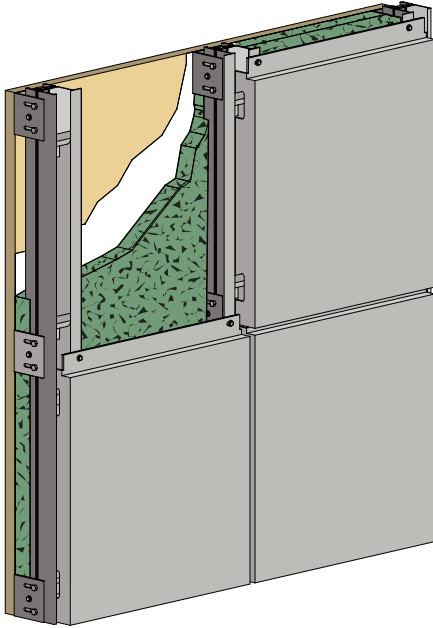

SERIES 70

Pressure Equalized Hook & Pin Rainscreen

THE SERIES 70 attachment system allows for numerous possibilities. This innovative and flexible system is well suited for most substrates, especially those with insulation outside of the wall cavity. Multiple materials to choose from; ACM, Plate, Glass, Solar panels. The adaptable attachment system allows architects to easily change materials and dimensions to achieve superior aesthetics without changing the method of attachment or performance.

METALDESIGNSYSTEMS.COM

SERIES 70 PRESSURE EQUALIZED
HOOK & PIN RAINSCREEN

**METAL
DESIGN
SYSTEMS**

DESIGNED FOR
A PERFECT FIT.

THE SERIES 70 is a hook and pin style system with no caulk or silicone and virtually maintenance free. This panel system features a continuous vertical channel with adjustable panel support pins. The panel returns are notched to hook over the support pins. This completed system is very clean and attractive.

SERIES 70 System Features

System	Pressure Equalized Rainscreen
Joint Type/Size	Open Joint - No Caulk
Progressive System	Non-sequential
Underlayment	Air and Water Barrier Recommended
Sheathing Over Studs	5/8" Plywood Preferred
Curved Surfaces	Moderate-Difficult
Independently Tested	ASTM E283, E331, E330, E1233, & AAMA 501, 508
Maintenance Free	Yes
Allow for Thermal Expansion	Yes
Price	Moderate
Weather Sealed System	Passed AAMA 508-07
Ease of Installation	Easy